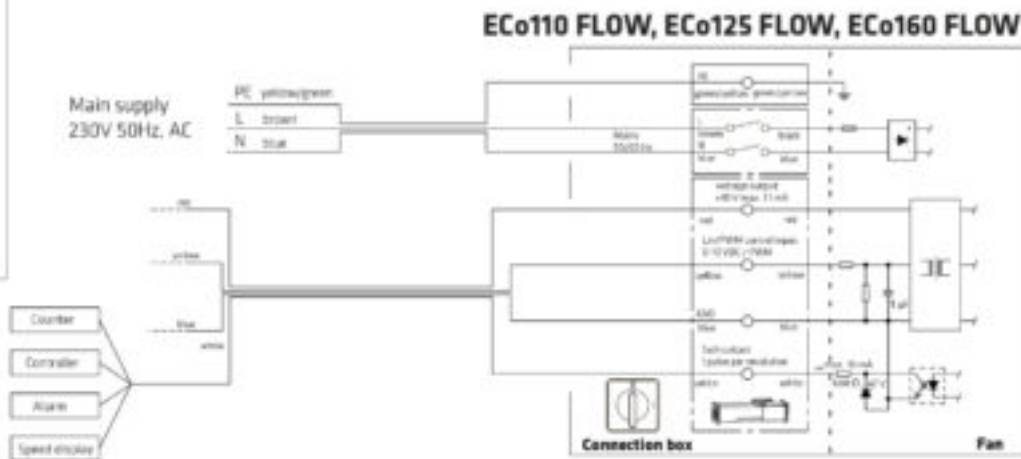

ECO110P/500 FLOW ВЕНТИЛЯТОР

Speed Controller

Vilpe Oy Ab

Kauppatie 9, FI-65610 Mustasaari
Telephone +358 20 123 3200

24.07.2020

Sales & Technical Support | FI +358 20 123 3233 | EN +358 20 123 3222 | RU +358 20 123 3290 | SE +46 70 511 2020 | PL +48 71 740 2623
myynti@sktuote.fi | sales@sktuote.fi

FI: Pidätämme oikeuden muutoksiin ilman ennakkoilmoitusta.
SE: Vi reserverar oss för eventuella ändringar och fel i produktinformationen.
EN: We reserve the right to change these terms and conditions at any time.

RU: Мы оставляем за собой право на внесение изменений без предварительного уведомления.
PL: Zachowujemy prawo do zmian bez wcześniejszej informacji.
DE: Technische Änderungen behalten wir uns ohne vorherige Ankündigung vor.