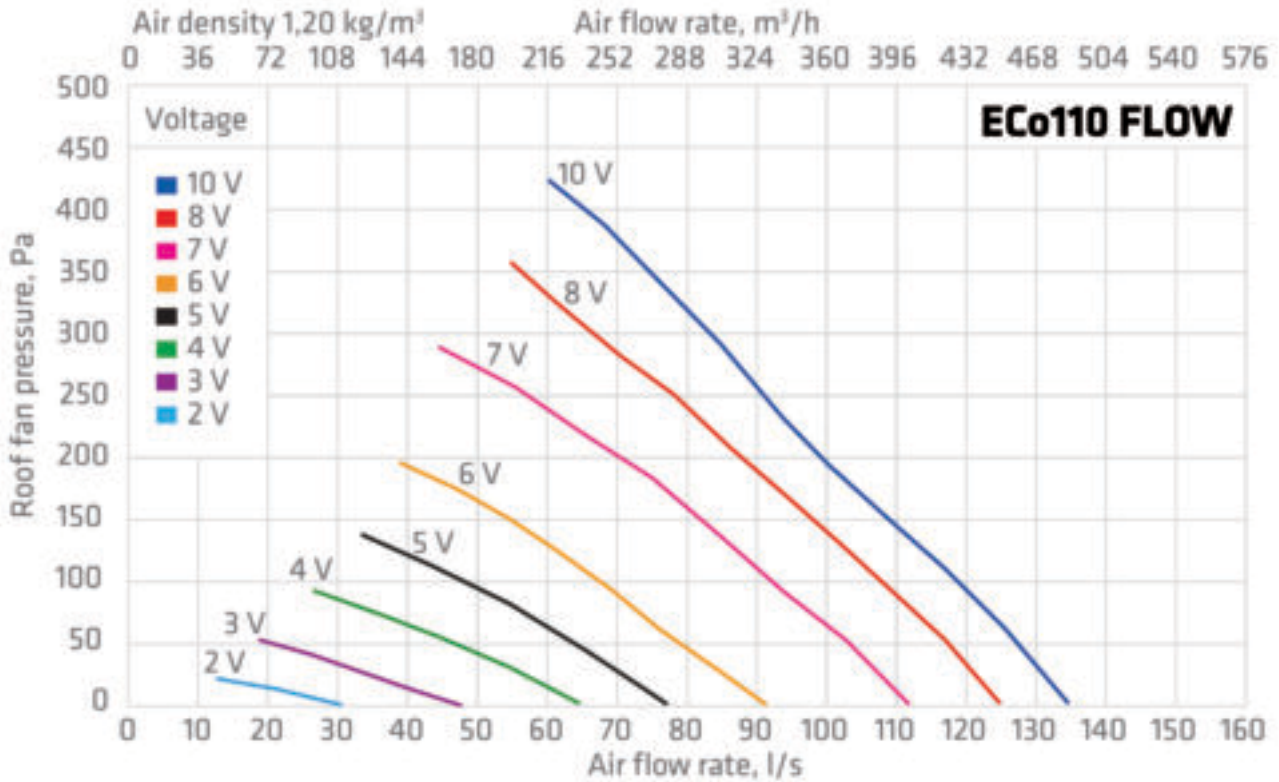

ECO110P/500 FLOW ВЕНТИЛЯТОР

Vilpe Oy Ab

Kauppatie 9, FI-65610 Mustasaari
Telephone +358 20 123 3200

24.07.2020

Sales & Technical Support | FI +358 20 123 3233 | EN +358 20 123 3222 | RU +358 20 123 3290 | SE +46 70 511 2020 | PL +48 71 740 2623
myynti@sktuote.fi | sales@sktuote.fi

FI: Pidätämme oikeuden muutoksiin ilman ennakkoilmoitusta.
SE: Vi reserverar oss för eventuella ändringar och fel i produktinformationen.
EN: We reserve the right to change these terms and conditions at any time.

RU: Мы оставляем за собой право на внесение изменений без предварительного уведомления.
PL: Zachowujemy prawo do zmian bez wcześniejszej informacji.
DE: Technische Änderungen behalten wir uns ohne vorherige Ankündigung vor.