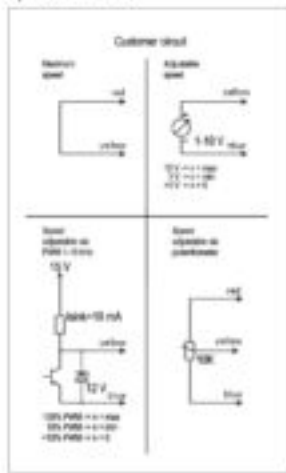

ECO110P/500 FLOW ВЕНТИЛЯТОР

Speed Controller

Vilpe Oy Ab

Kauppatie 9, FI-65610 Mustasaari
Telephone +358 20 123 3200

24.07.2020

Sales & Technical Support | FI +358 20 123 3233 | EN +358 20 123 3222 | RU +358 20 123 3290 | SE +46 70 511 2020 | PL +48 71 740 2623
myynti@sktuote.fi | sales@sktuote.fi

FI: Pidätämme oikeuden muutoksiin ilman ennakkoilmoitusta.
SE: Vi reserverar oss för eventuella ändringar och fel i produktinformationen.
EN: We reserve the right to change these terms and conditions at any time.

RU: Мы оставляем за собой право на внесение изменений без предварительного уведомления.
PL: Zachowujemy prawo do zmian bez wcześniejszej informacji.
DE: Technische Änderungen behalten wir uns ohne vorherige Ankündigung vor.